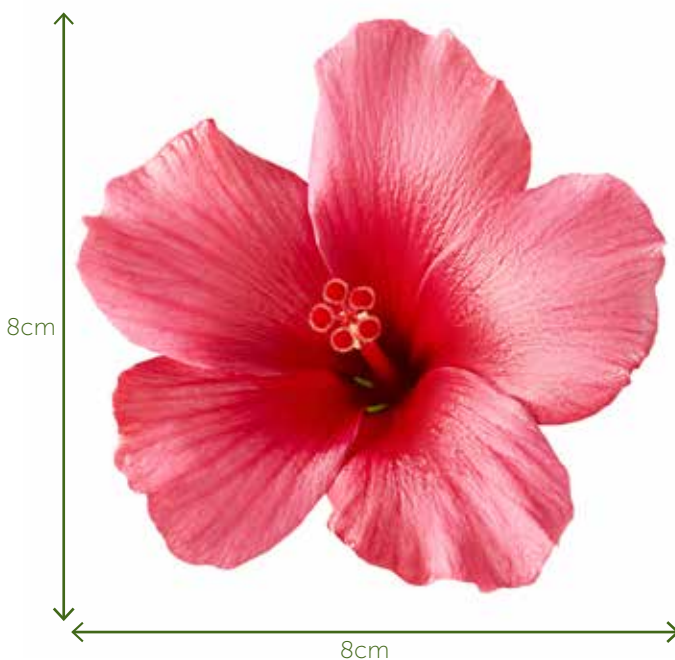

Petit™

PLUG DELIVERY PERIOD: Jan – Dec

HibisQs® Petit™ is a newly developed type of Hibiscus, characterized with a lot of smaller, but beautiful flowers. The Petits are bred for the modern consumers who desire a minimalist, yet exotic look to suit their urban lifestyle, inside as well as out.

The Petit's grow into a well branched, compact plant which will be adorned in flowers within a short growing time.

HibisQs® Petit™ loves and needs light - and should therefore be placed in a bright spot, giving the HibisQs® Petit™ its daily gleam of sunshine. The HibisQ Petit's are suited for indoor and patio or garden use.

HibisQ® Petit™ was first released at IPM Essen, in Germany in January 2017, where it won the 'IPM Innovation Award 2017' in the category 'Flowering Pot Plants'. HibisQs® Petit™ was also awarded 3rd place at RHS Chelsea Flower Show 2017 in the category "Plant of the year"

Petit Pink