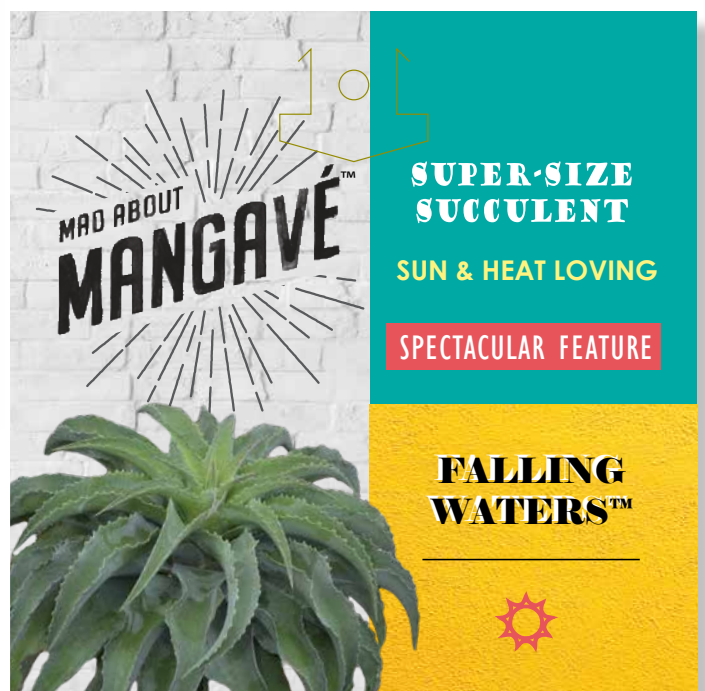

Mangave

Mad About Mangave®

Mangave are a hybrid of the genus Agave and Manfreda. Here are four reasons these hybrids are better:

Softer, “Less Lethal” Spines

Enjoy the succulent form of Agave without the pokes and scratches. Whether you’re potting, transplanting, working in the garden, or just moving your succulents inside for the winter, Mangave will give you less trouble than the traditional Agave.

Fast Growers

Although it varies by variety, Mangave can be expected to grow twice as fast as an Agave and tolerate high levels of moisture better. If you’re looking for a focal point succulent, Mangave can fill that role for you AND fill out a container without the wait.

Perfect Focal Plant

Whether in the garden or container, Mangave are sure to stand out and require little maintenance. Mangave have the drought resistance of an Agave, extreme sun tolerance and are hardy to approximately -6°C.

More Interesting Colors and Shapes

Thanks to their hybrid parentage, Mangave offer a wide variety of new colors and forms compared to Agave. From the Manfreda side comes the potential for unique foliage spotting, unseen on Agave, as well as wavy and cascading foliage.