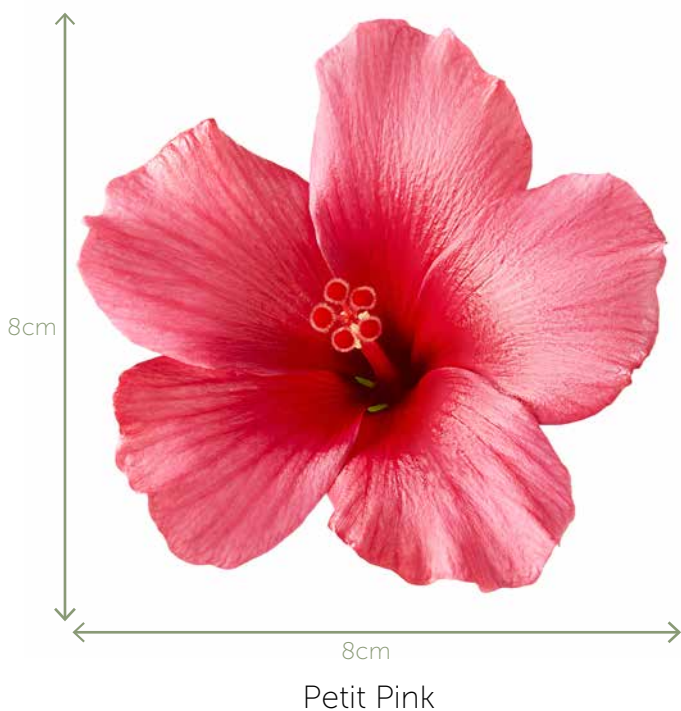

Petit™

HibisQs® Petit™ is a newly developed type of Hibiscus, characterized with a lot of smaller, but beautiful flowers. The Petits are bred for the modern consumers who desire a minimalist, yet exotic look to suit their urban lifestyle, inside as well as out.

The Petit's grow into a well branched, compact plant which will be adorned in flowers within a short growing time.

HibisQs® Petit™ loves and needs light - and should therefore be placed in a bright spot, giving the HibisQs® Petit™ its daily gleam of sunshine. The HibisQ Petit's are suited for indoor and patio or garden use.

HibisQ Petit was first released at IPM Essen, in Germany in January 2017, where it won the 'IPM Innovation Award 2017' in the category 'Flowering Pot Plants'. HibisQs® Petit™ was also awarded 3rd place at RHS Chelsea Flower Show 2017 in the category "Plant of the year"

PLUG DELIVERY PERIOD

Jan	Feb	Mar	Apr	May	Jun	Jul	Aug	Sep	Oct	Nov	Dec